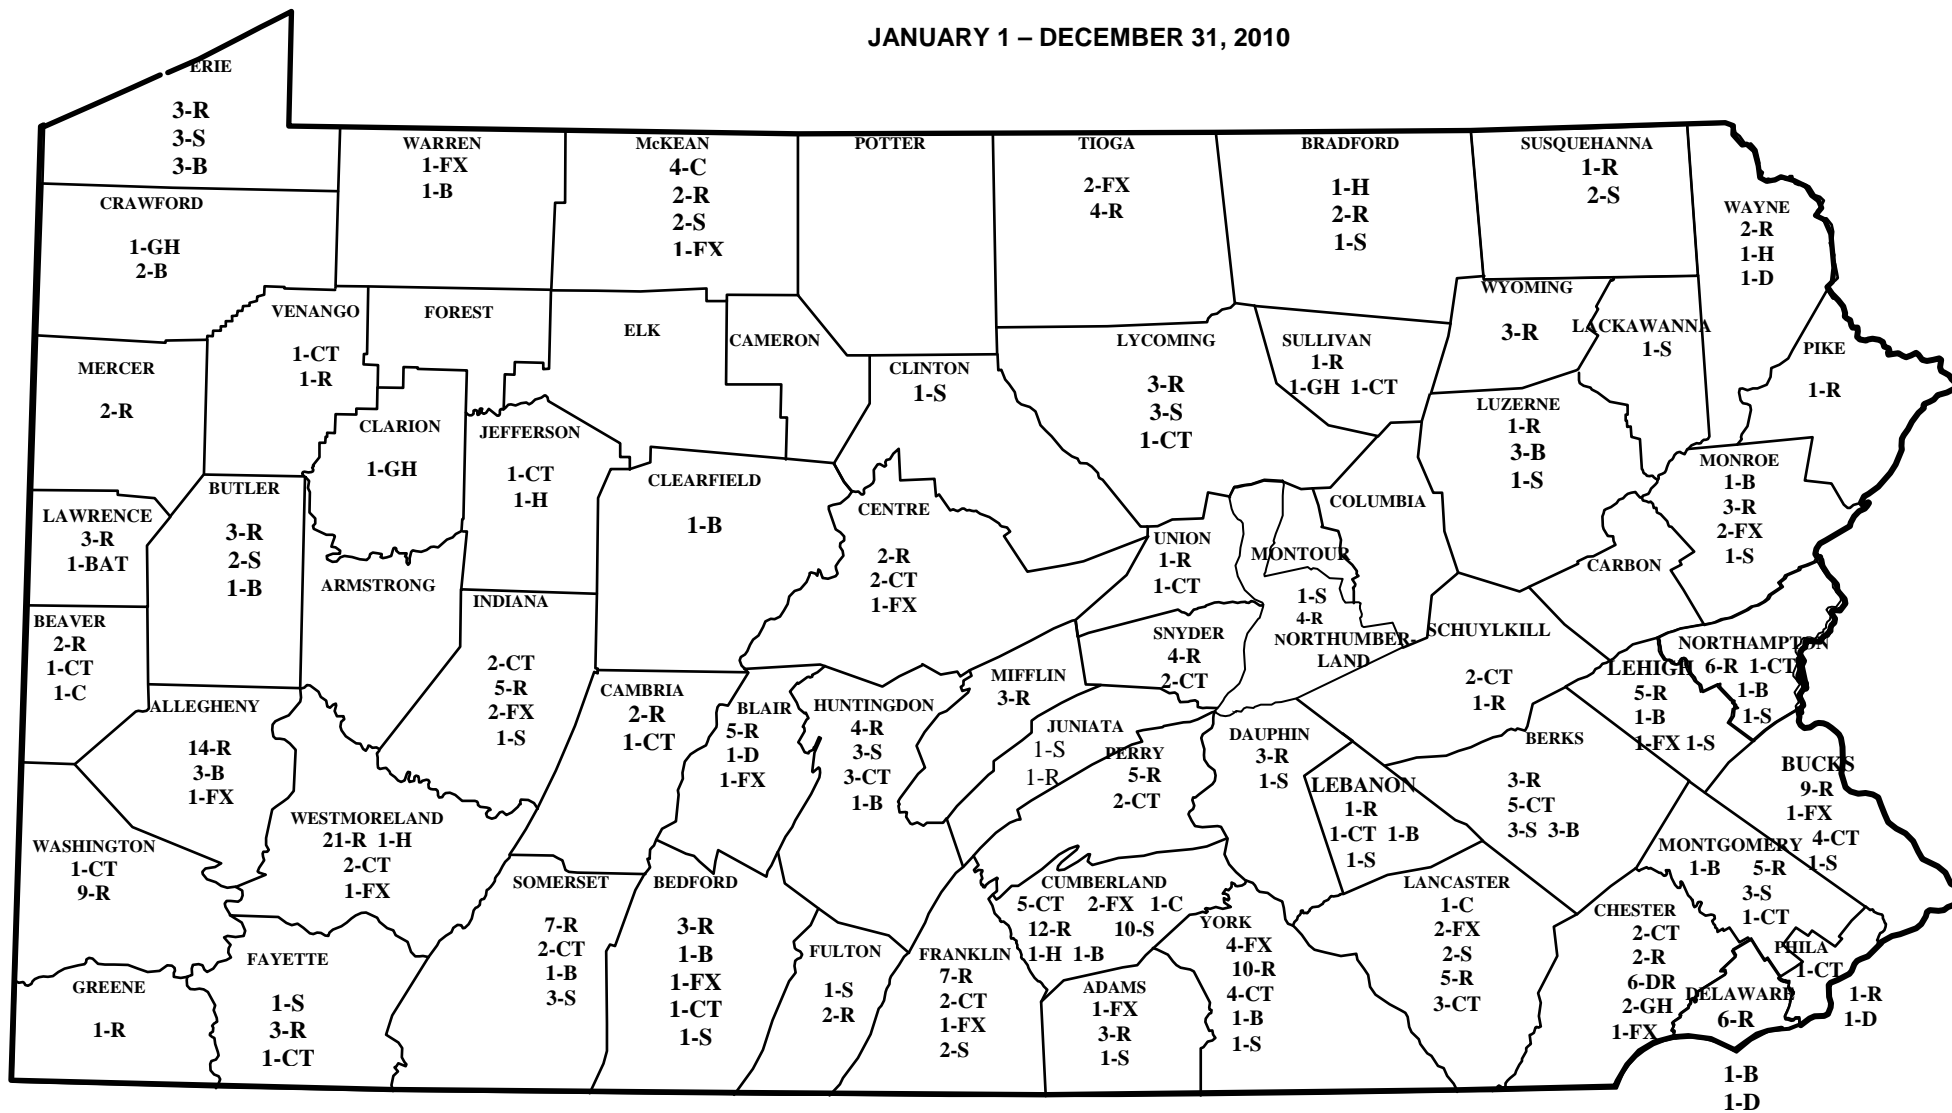

PENNSYLVANIA POSITIVE ANIMAL RABIES FOR 2010

JANUARY 1 – DECEMBER 31, 2010

H – HORSE	– 5	FX – FOX	– 25
C – COW	– 7	CT – CAT	– 56
S – SKUNK	– 56	GH – GROUNDHOG	– 5
R – RACCOON	– 217	DR – DEER	– 6
D – DOG	– 4		
B – BAT	– 29		

TOTAL 410