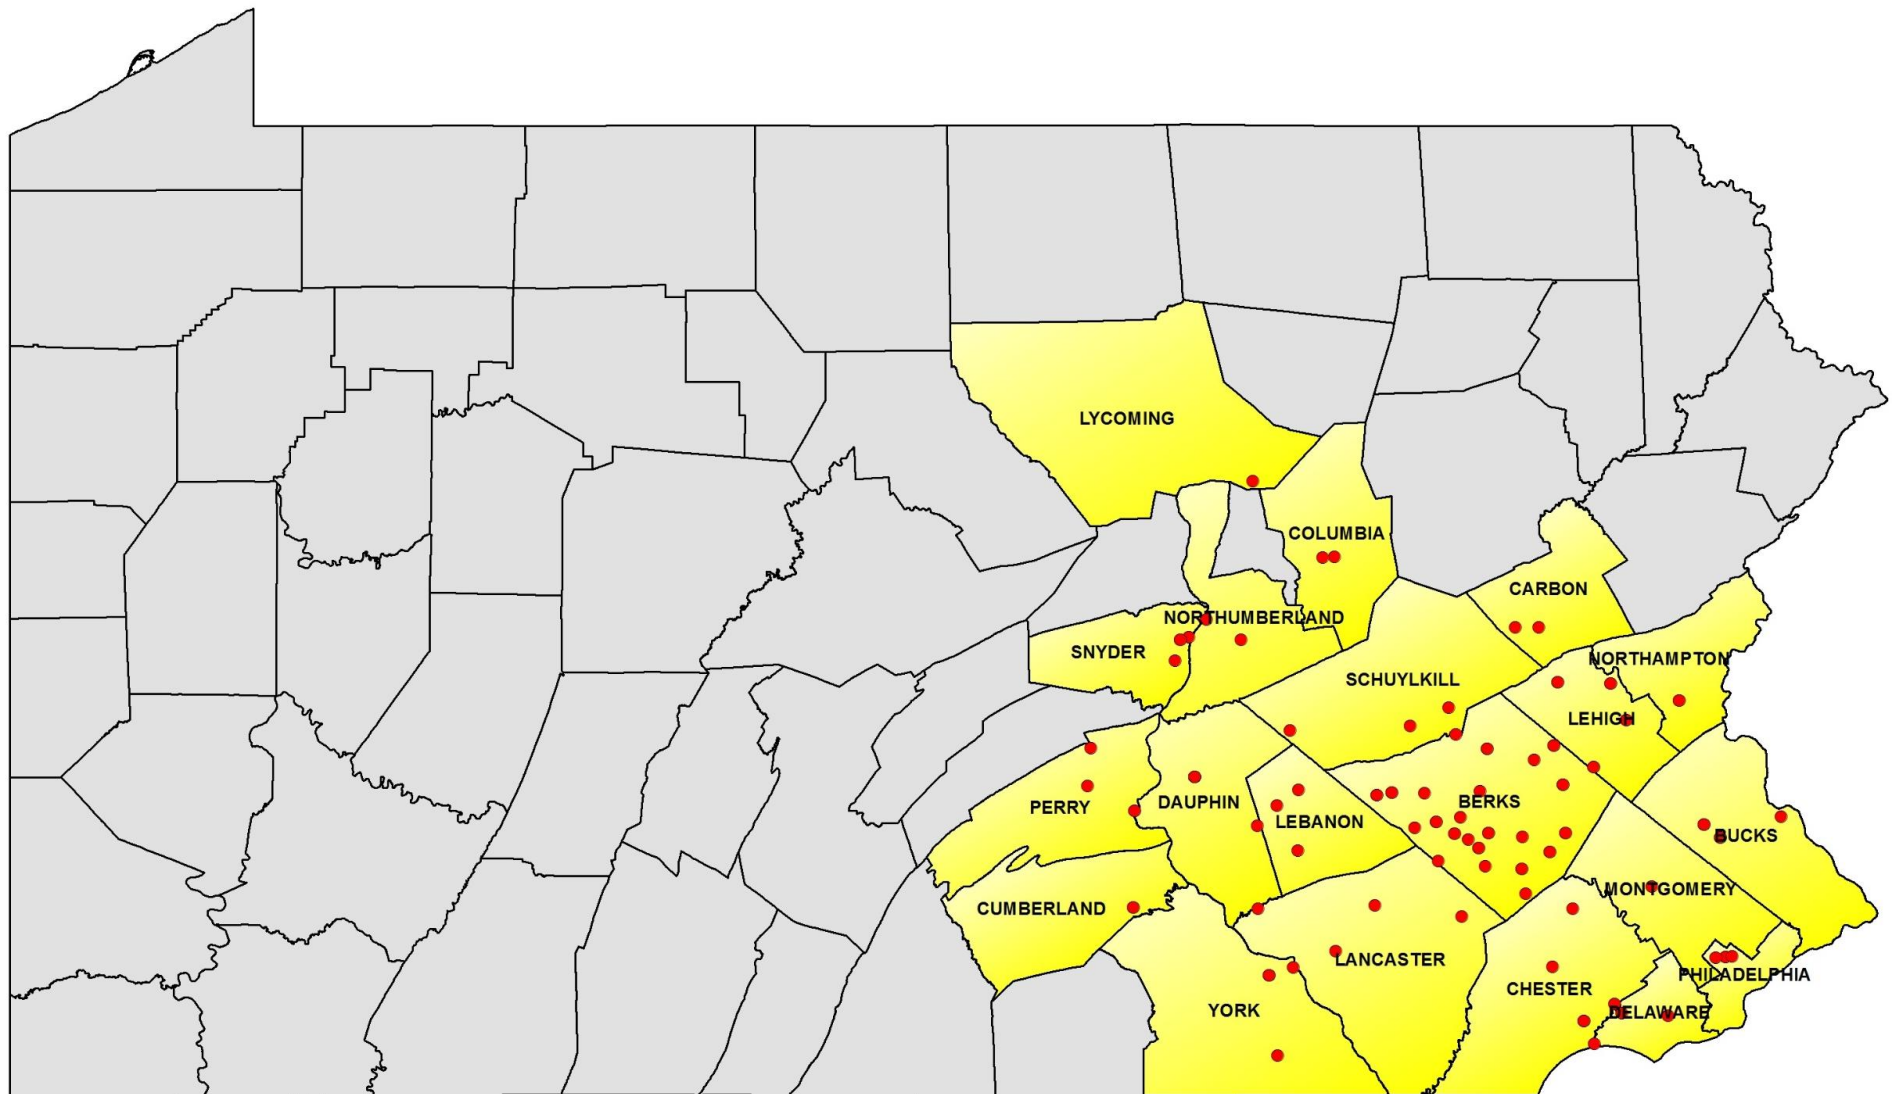

# PENNSYLVANIA ALLIUM LEAF MINER DETECTIONS AS OF MAY 12, 2017

● SITE WITH DETECTION

■ COUNTY WITH CONFIRMED DETECTION