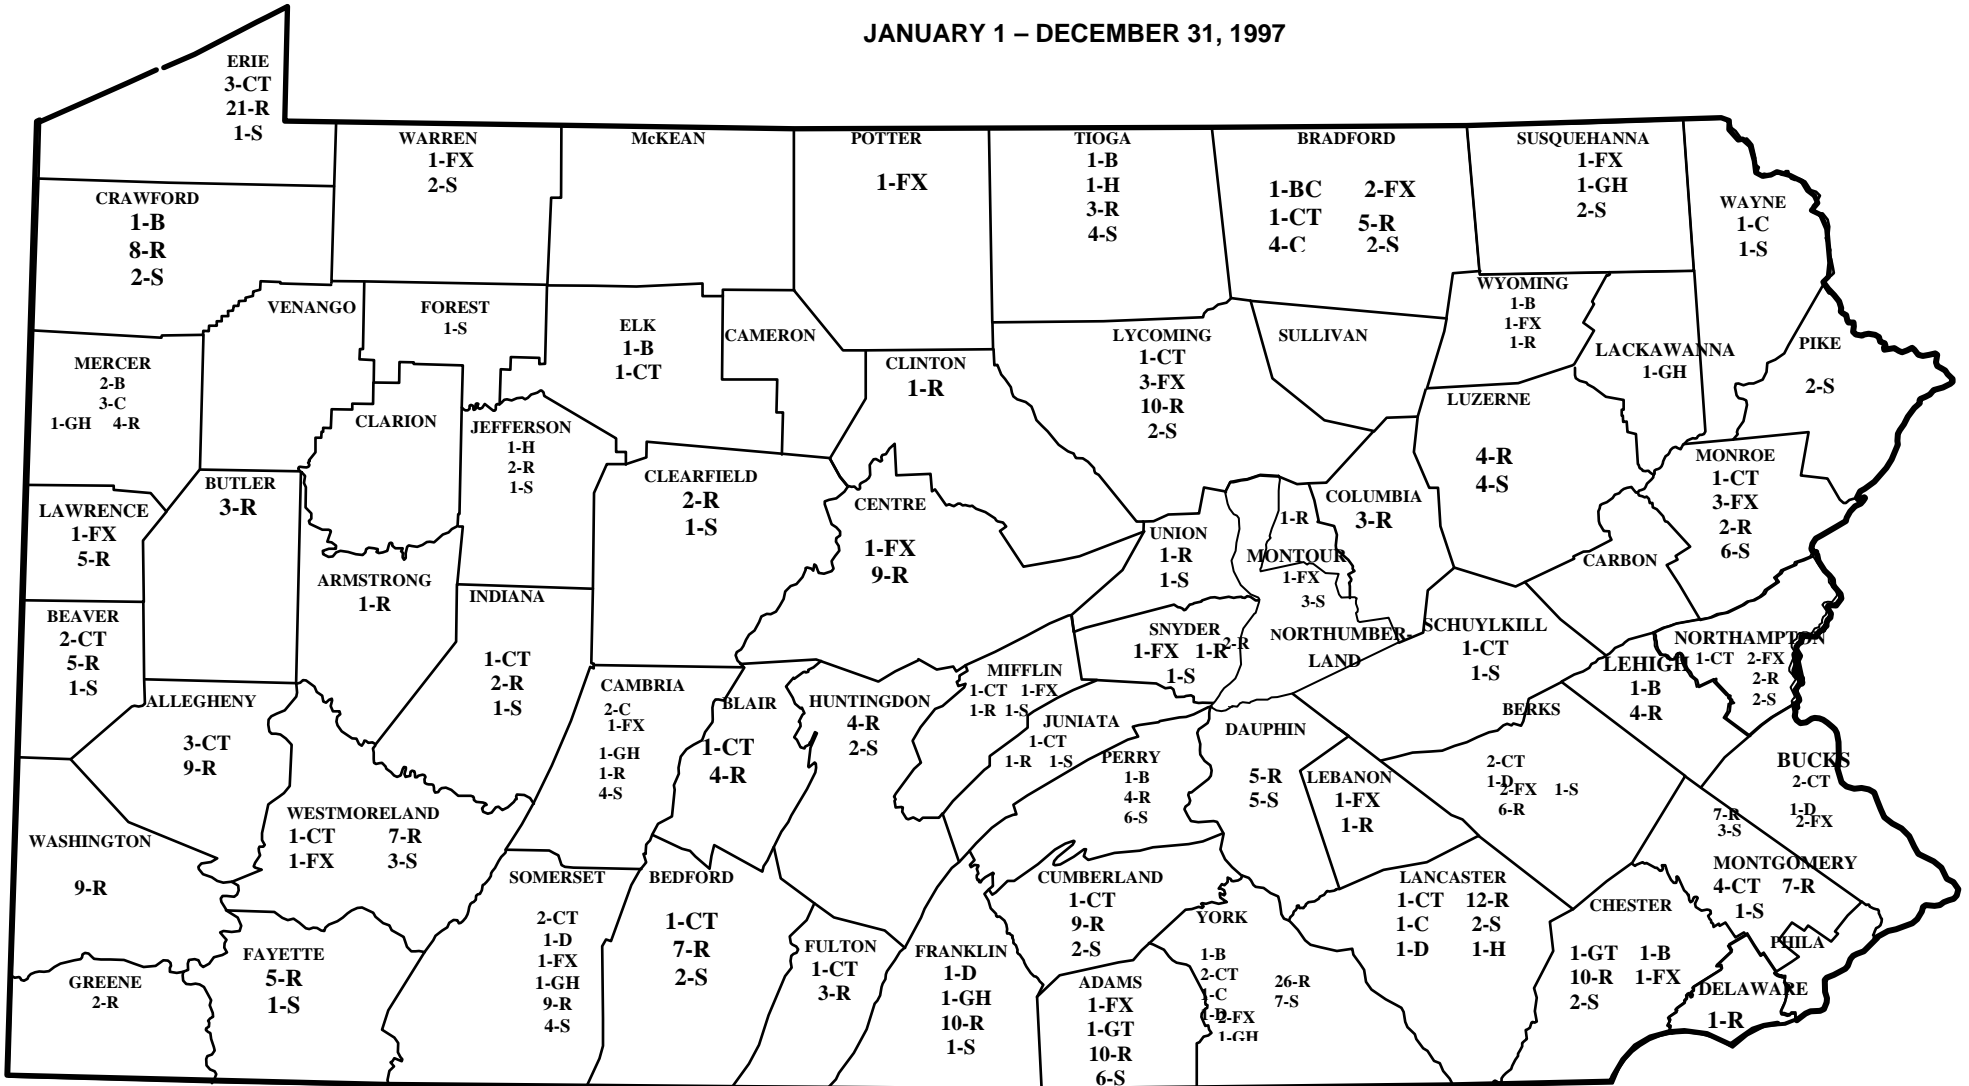

PENNSYLVANIA POSITIVE ANIMAL RABIES FOR 1997

JANUARY 1 – DECEMBER 31, 1997

R - RACCOON - 272

S - SKUNK - 95

C - COW - 12

D - DOG - 6

GH - GROUNDHOG - 7

CT - CAT - 35

FX - FOX - 31

GT - GOAT - 2

BC - BOBCAT - 1

B - BAT - 10

H - HORSE - 3

TOTAL 474