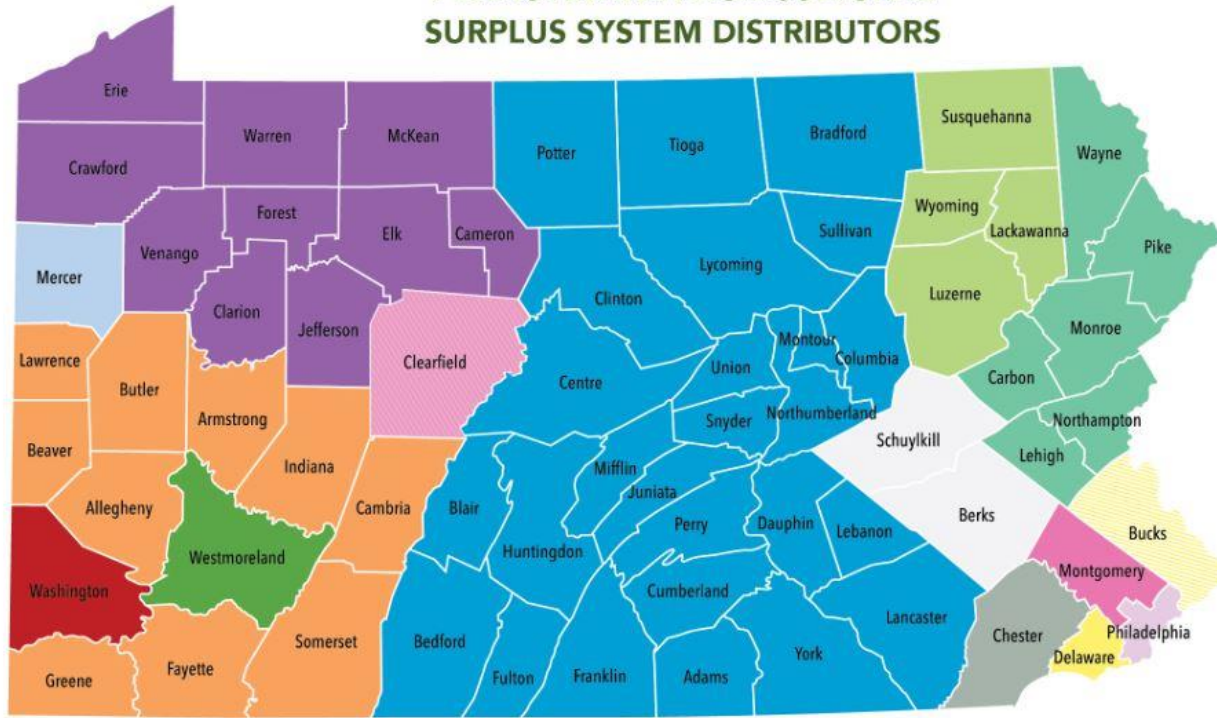

## PENNSYLVANIA AGRICULTURAL SURPLUS SYSTEM DISTRIBUTORS

- Greater Berks Food Bank
- Greater Pittsburgh Community Food Bank
- H&J Weinberg NEPA Regional Food Bank
- Philabundance
- Philabundance and Share Food Program
- Second Harvest Food Bank of Lehigh Valley & Northeast PA
- Second Harvest Food Bank of Northwest PA and Central Pennsylvania Food Bank
- Second Harvest Food Bank of Northwest Pennsylvania
- Share Montco Hunger Solutions
- Washington County Food Bank
- Westmoreland County Food Bank

- Bucks County Opportunity Council
- Chester County Food Bank
- Central Pennsylvania Food Bank
- Community Food Warehouse of Mercer County